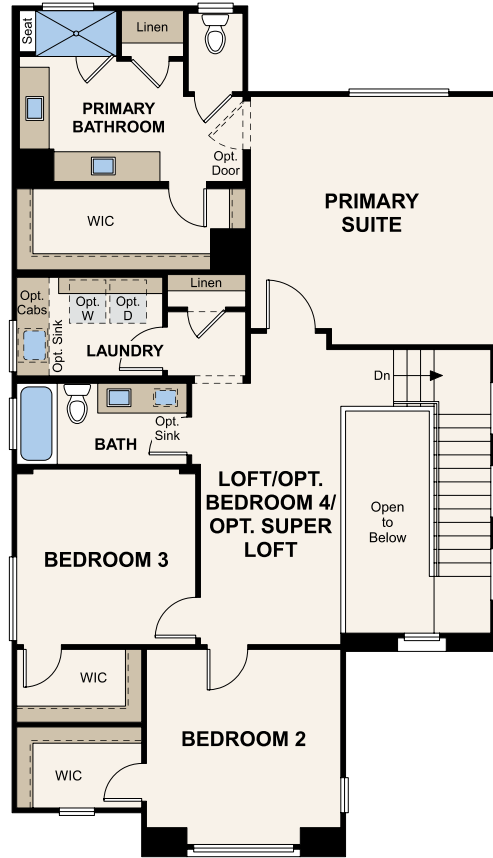

OPT. PRIMARY BATH TUB & SHOWER

OPT. PRIMARY BATH LUXURY SHOWER

UPPER LEVEL

OPT. SUPER LOFT +72 Sq. Ft

OPT. BEDROOM 4

MAIN LEVEL